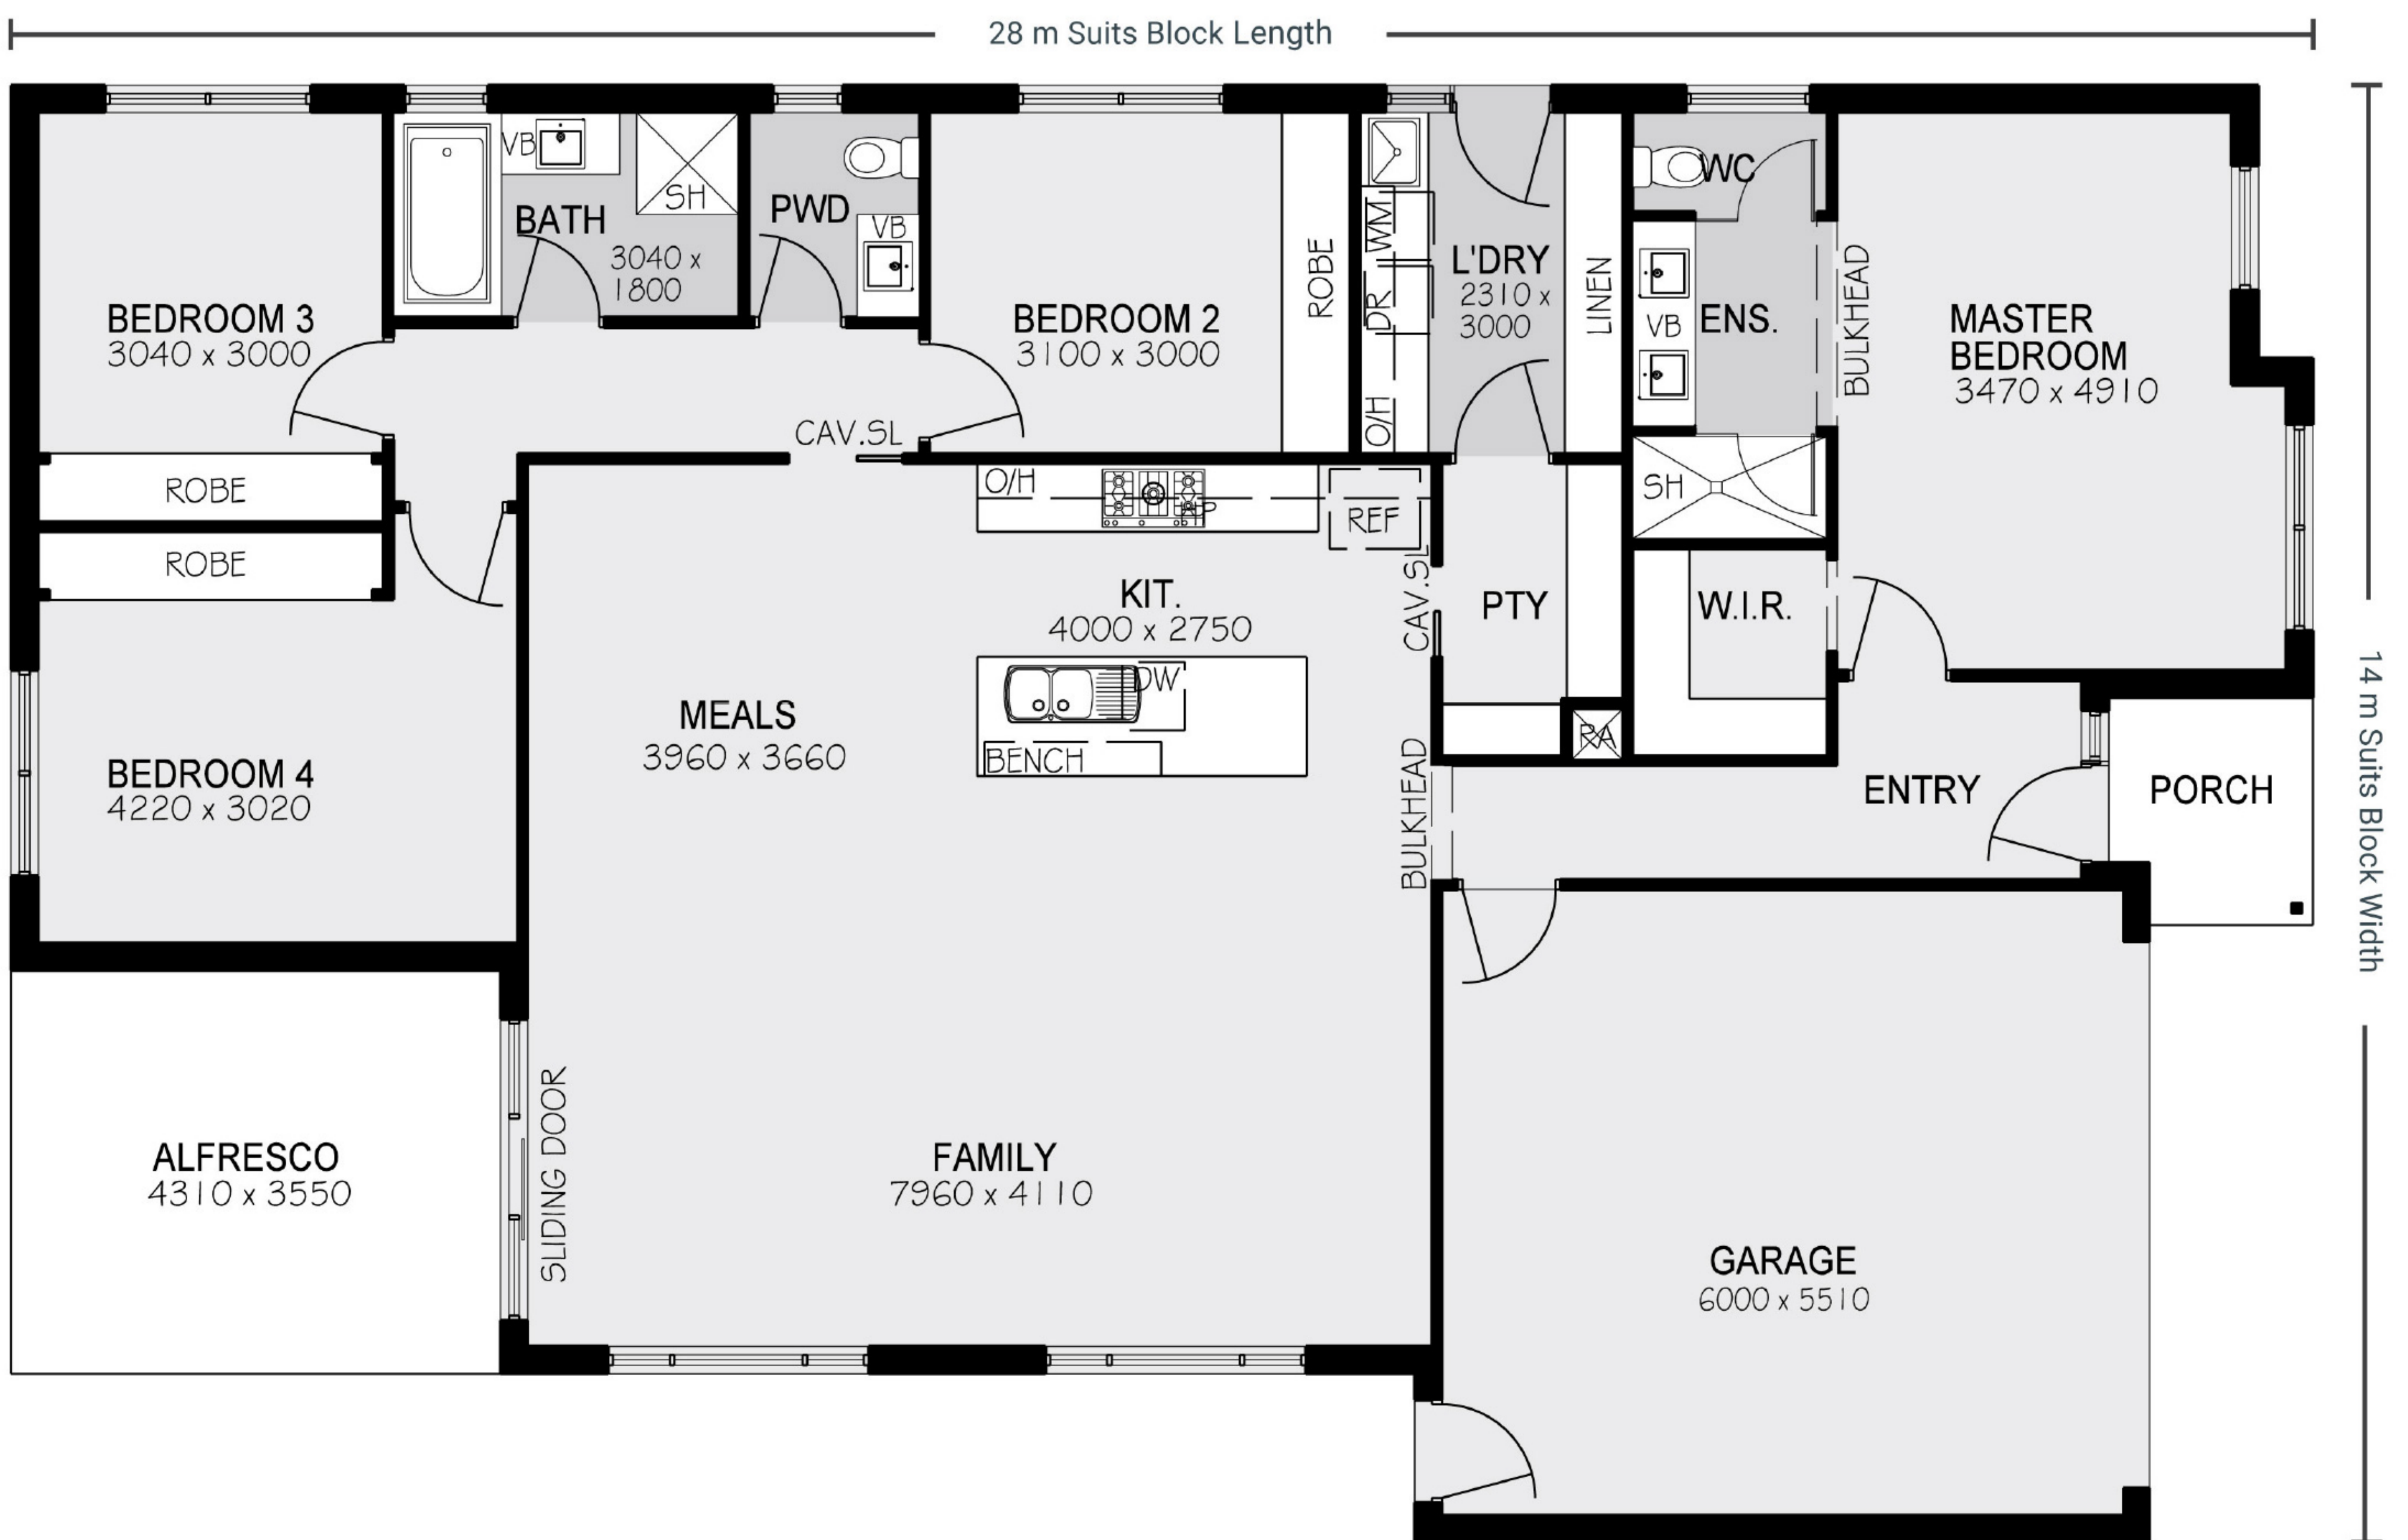

MIRAGE 25

-  Bedrooms
4
-  Bathrooms
2
-  Living
1
-  Garage
2

Paperback

Evergreen

Freedom

Designed to Fit

Frontage

14 m

Depth

28 m

Area	SQ.M	Squares
Ground Floor	177.70 m ²	19.13 squares
Porch	3.50 m ²	0.38 squares
Garage	36.20 m ²	3.90 squares
Alfresco	15.30 m ²	1.65 squares
Total Area	232.70 m²	25.05 squares