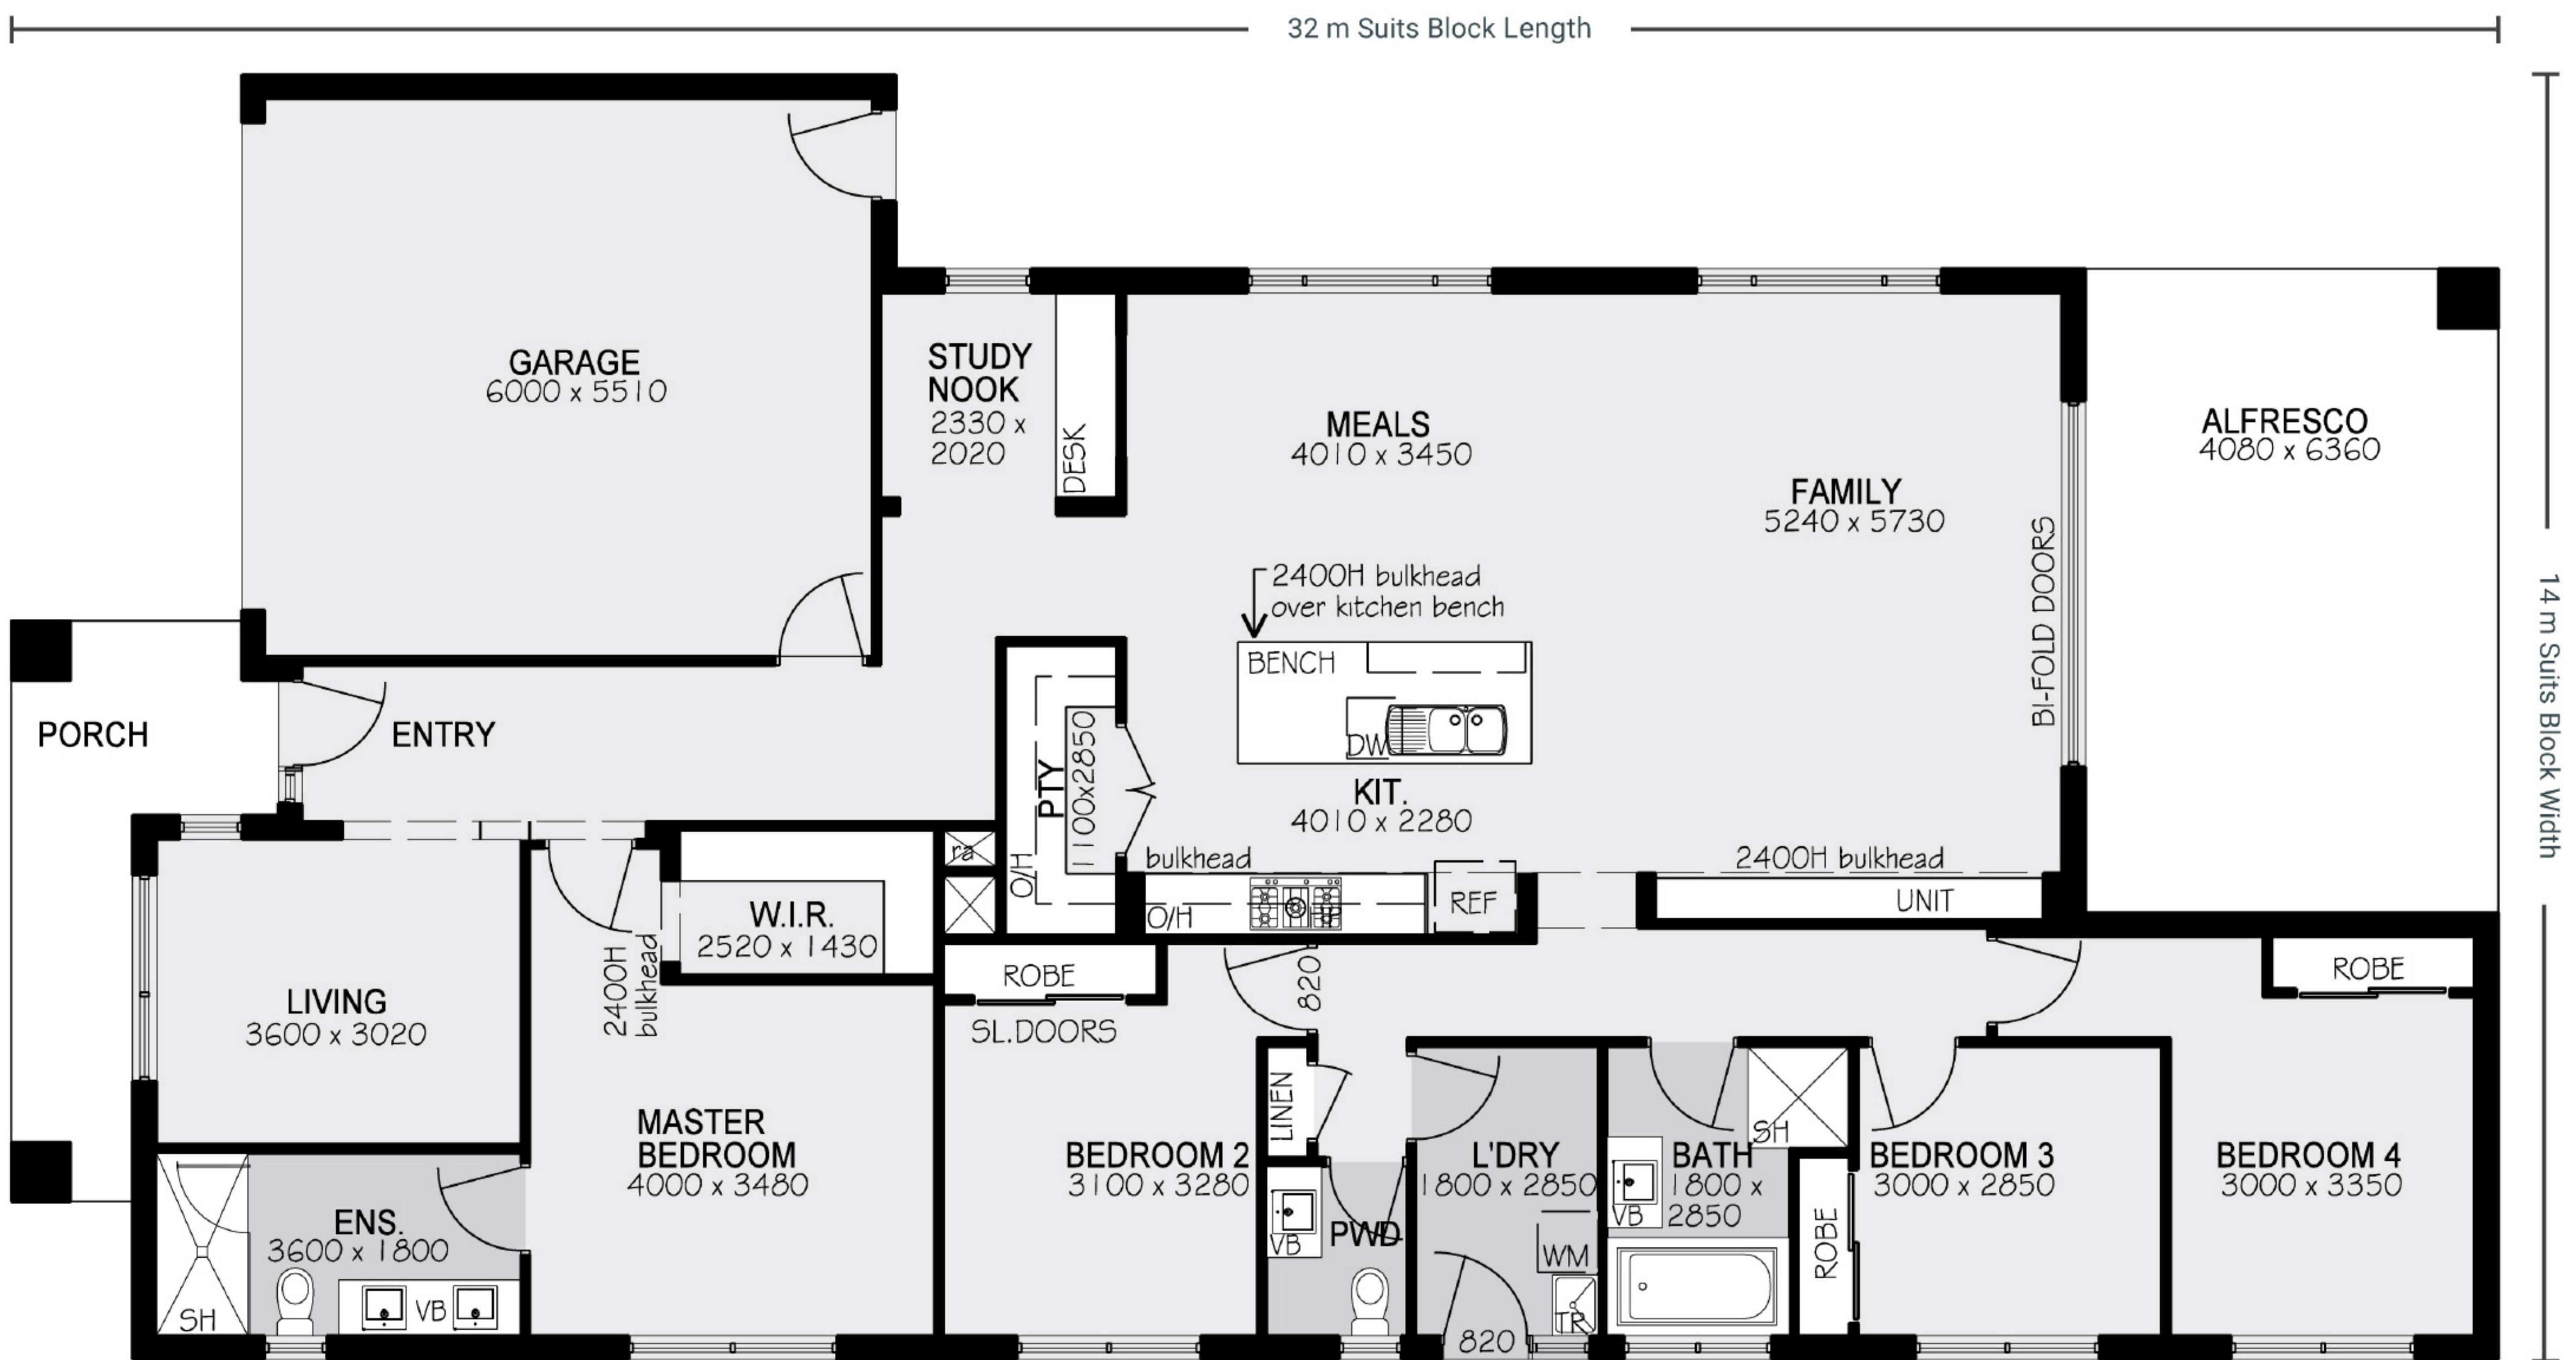

MIRAGE 29B

-  Bedrooms
4
-  Bathrooms
2
-  Living
1
-  Garage
2

Daffodil

Designed to Fit

Frontage

14 m

Depth

32 m

Area	SQ.M	Squares
Ground Floor	194.70 m ²	20.96 squares
Porch	12.40 m ²	1.33 squares
Garage	36.50 m ²	3.93 squares
Alfresco	23.75 m ²	2.56 squares
Total Area	267.35 m²	28.78 squares