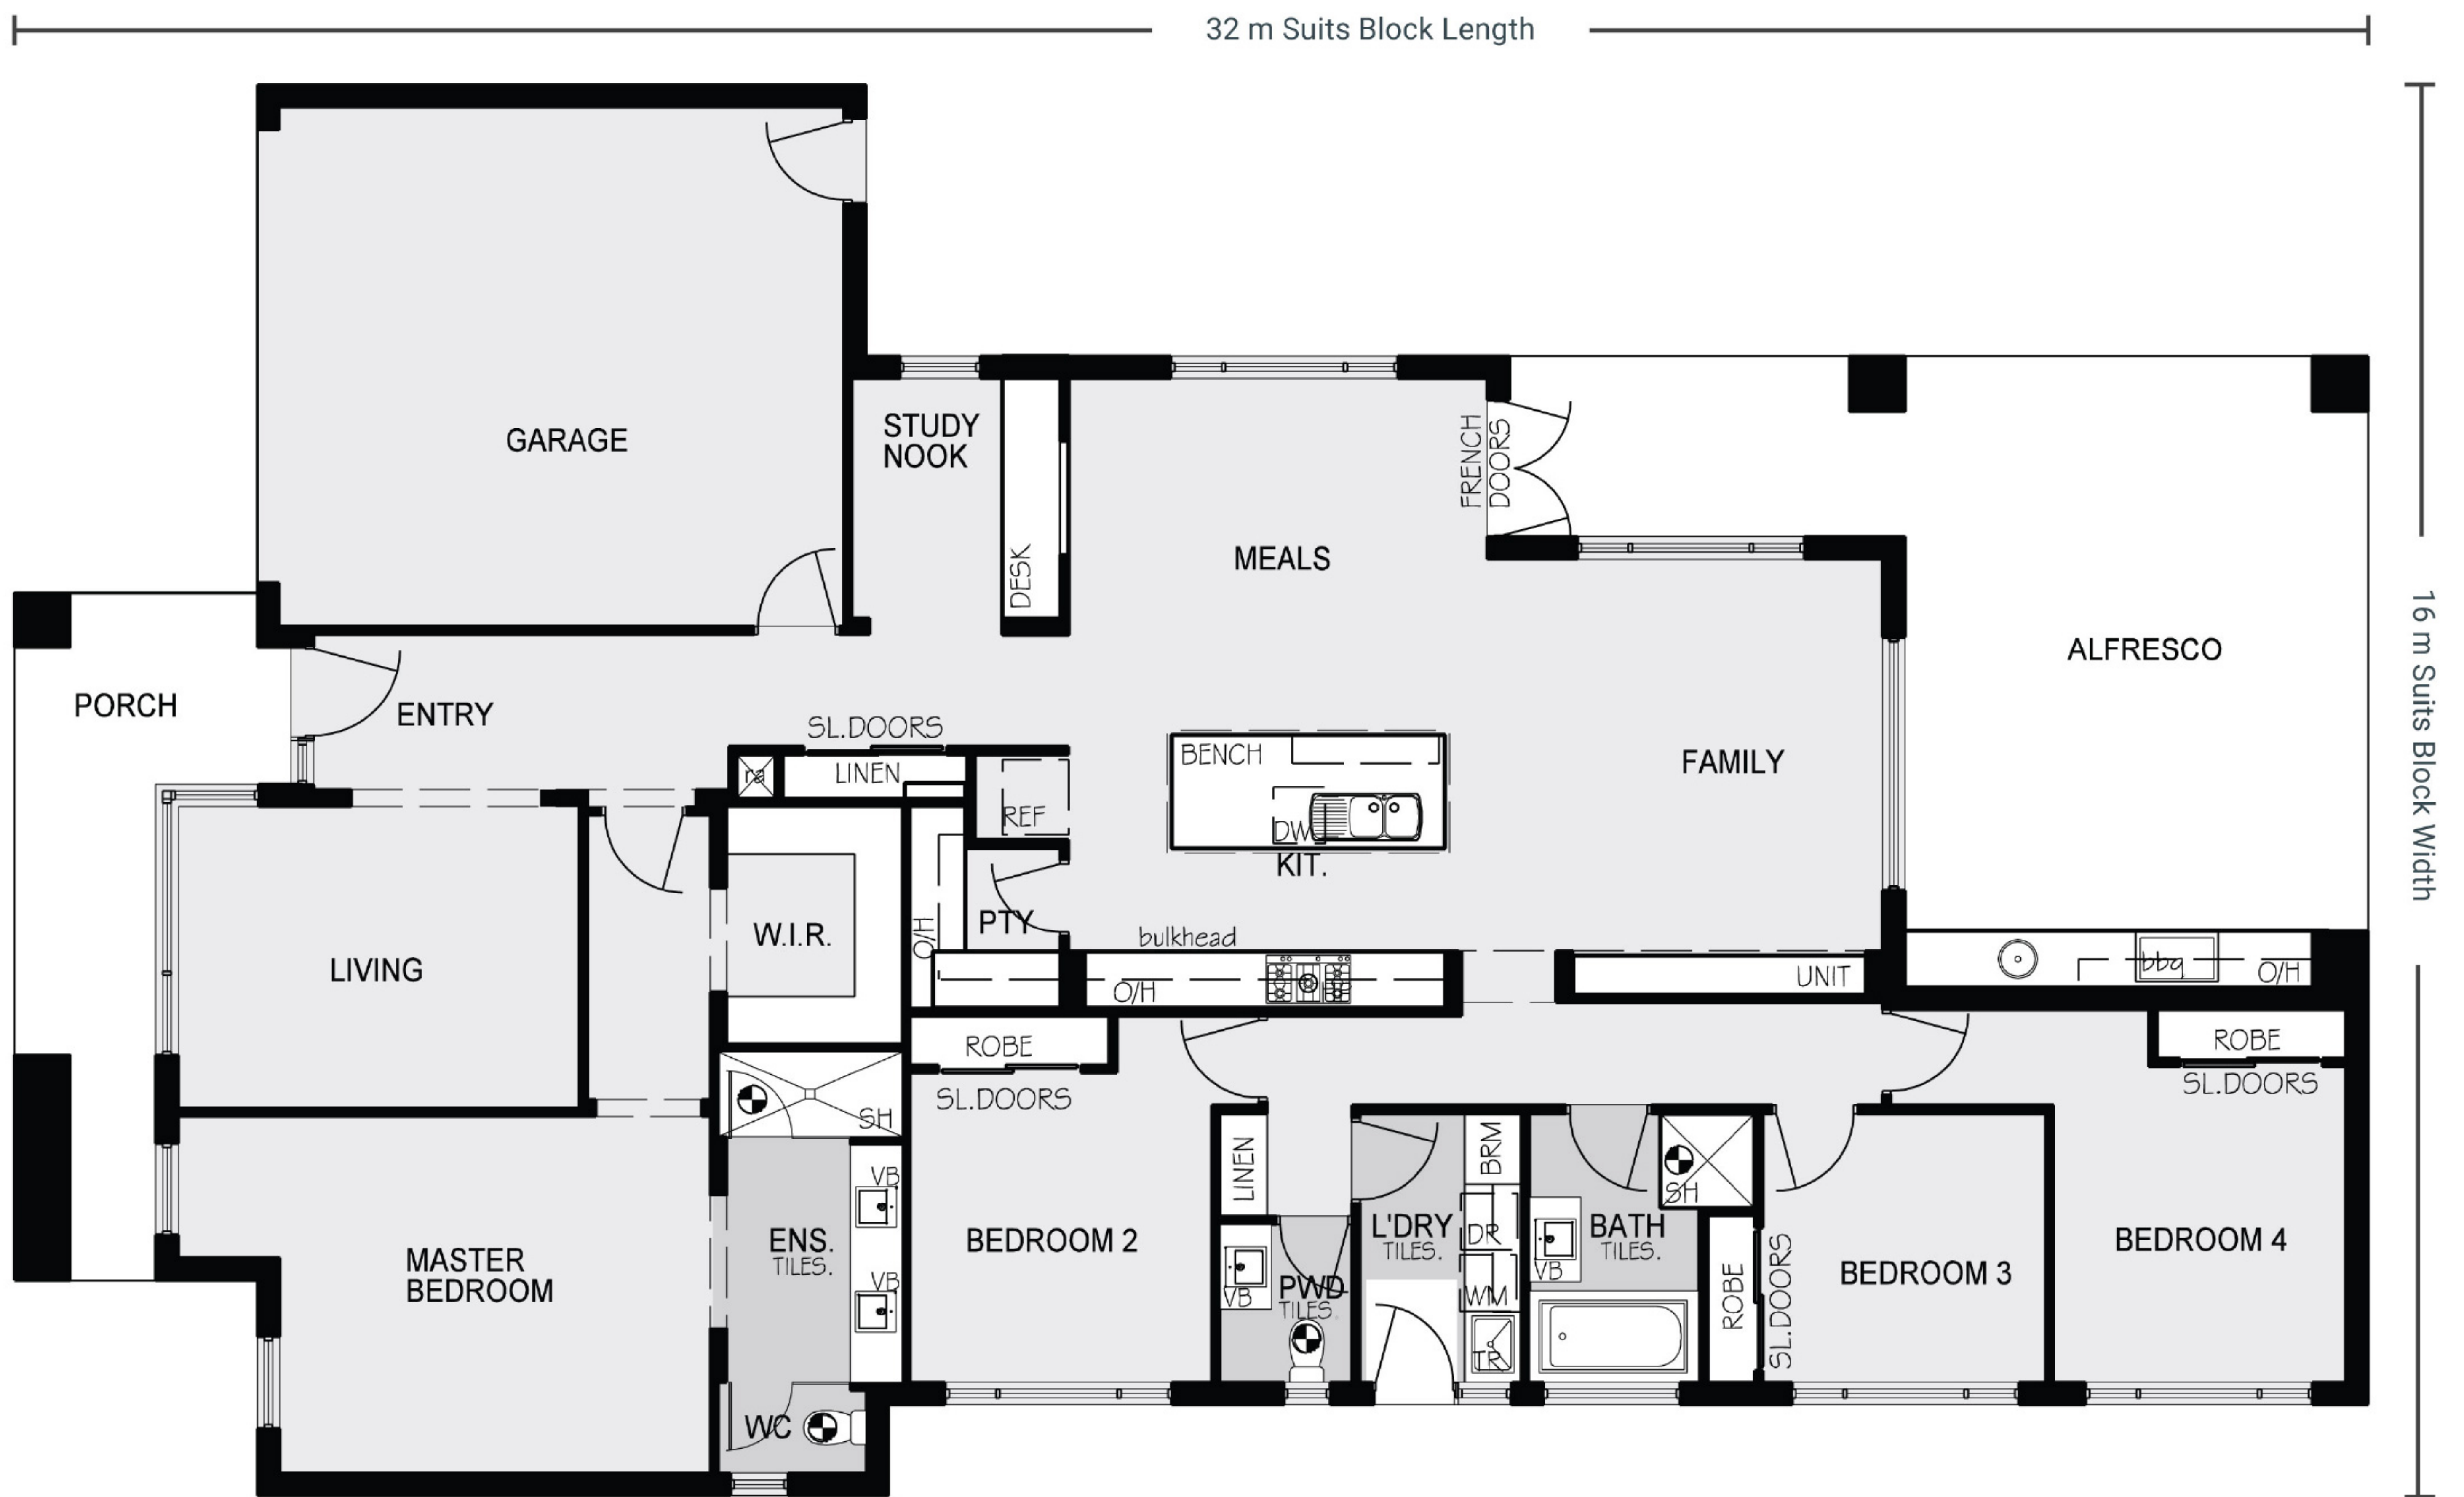

MIRAGE 32

Wattle

-  Bedrooms
4
-  Bathrooms
2
-  Living
2
-  Garage
2

Area	SQ.M	Squares
Ground Floor	202.60 m ²	21.81 squares
Porch	13.70 m ²	1.47 squares
Garage	36.60 m ²	3.94 squares
Alfresco	41.10 m ²	4.42 squares
Total Area	294.00 m²	31.65 squares

Designed to Fit

Frontage
16 m

Depth
32 m