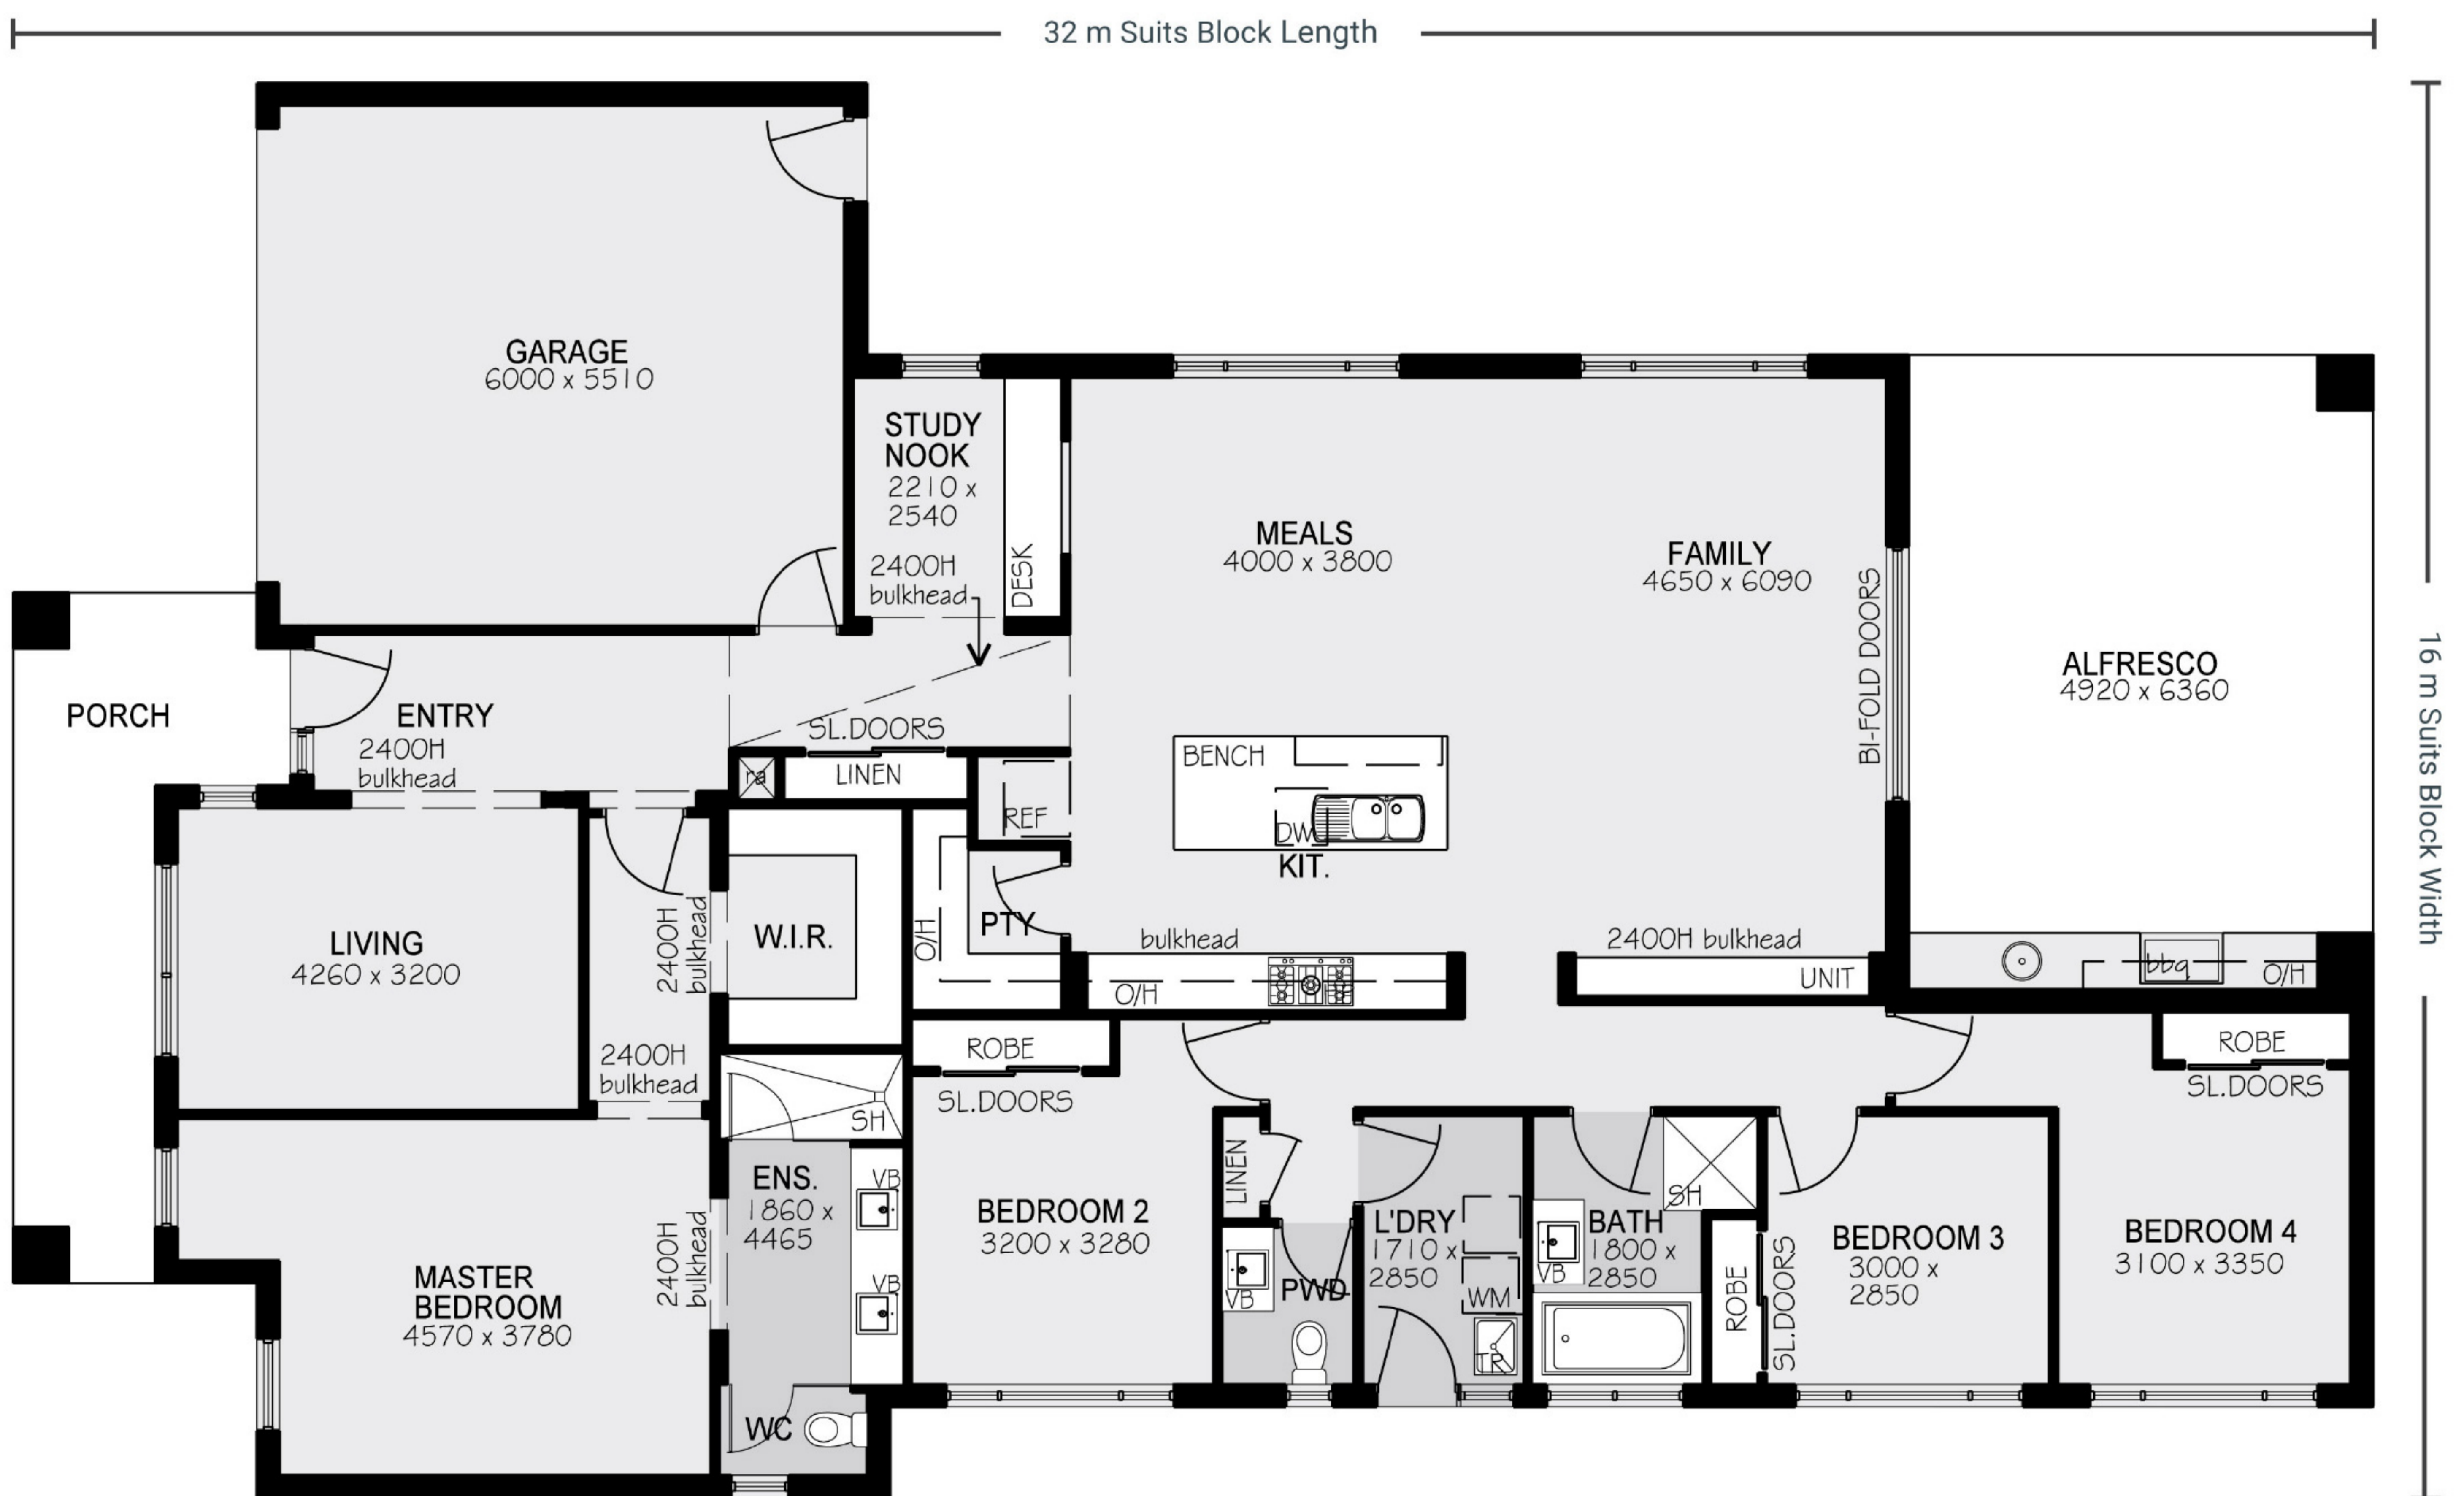

MIRAGE 32A

Bedrooms **4**
 Bathrooms **2**
 Living **1**
 Garage **2**

Evergreen

Designed to Fit

Frontage
16 m

Depth
32 m

Area	SQ.M	Squares
Ground Floor	210.70 m ²	22.68 squares
Porch	13.70 m ²	1.47 squares
Garage	36.60 m ²	3.94 squares
Alfresco	33.00 m ²	3.55 squares
Total Area	294.00 m²	31.64 squares