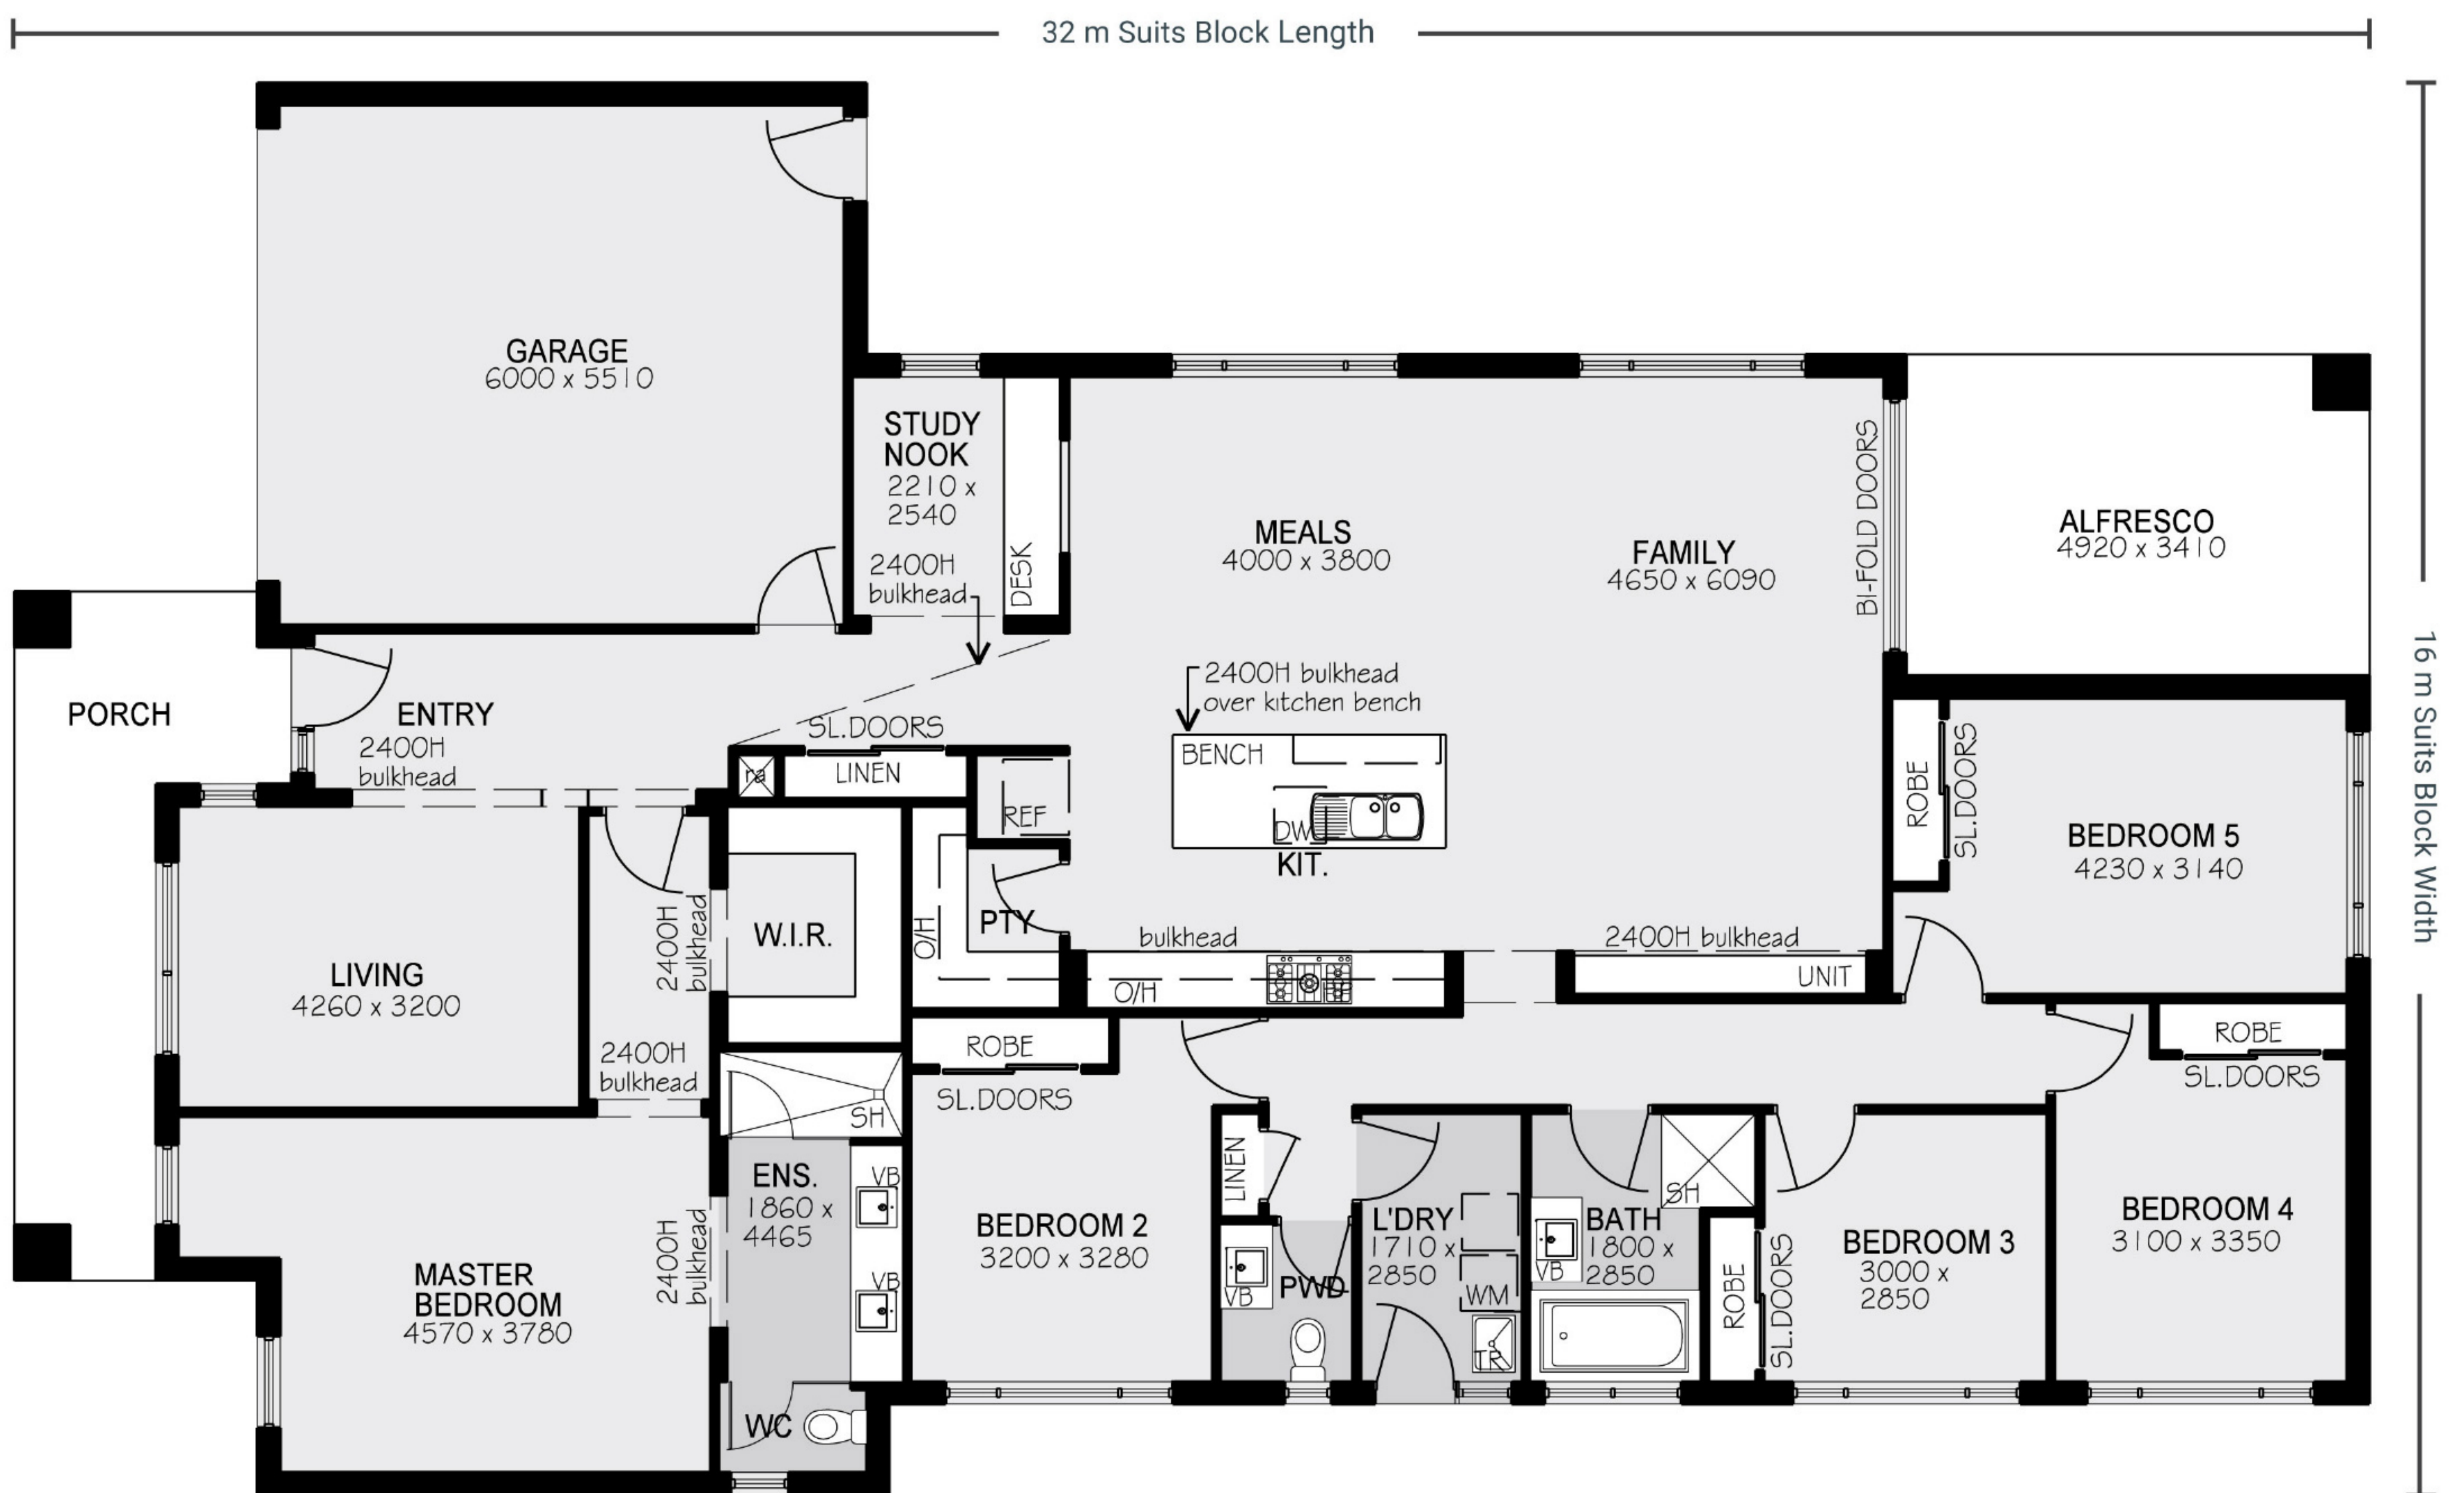

MIRAGE 32B

-  Bedrooms
5
-  Bathrooms
2
-  Living
1
-  Garage
2

Evergreen

Designed to Fit

Frontage
16 m

Depth
32 m

Area	SQ.M	Squares
Ground Floor	226.95 m ²	24.43 squares
Porch	13.70 m ²	1.47 squares
Garage	36.60 m ²	3.94 squares
Alfresco	16.75 m ²	1.80 squares
Total Area	294.00 m²	31.64 squares