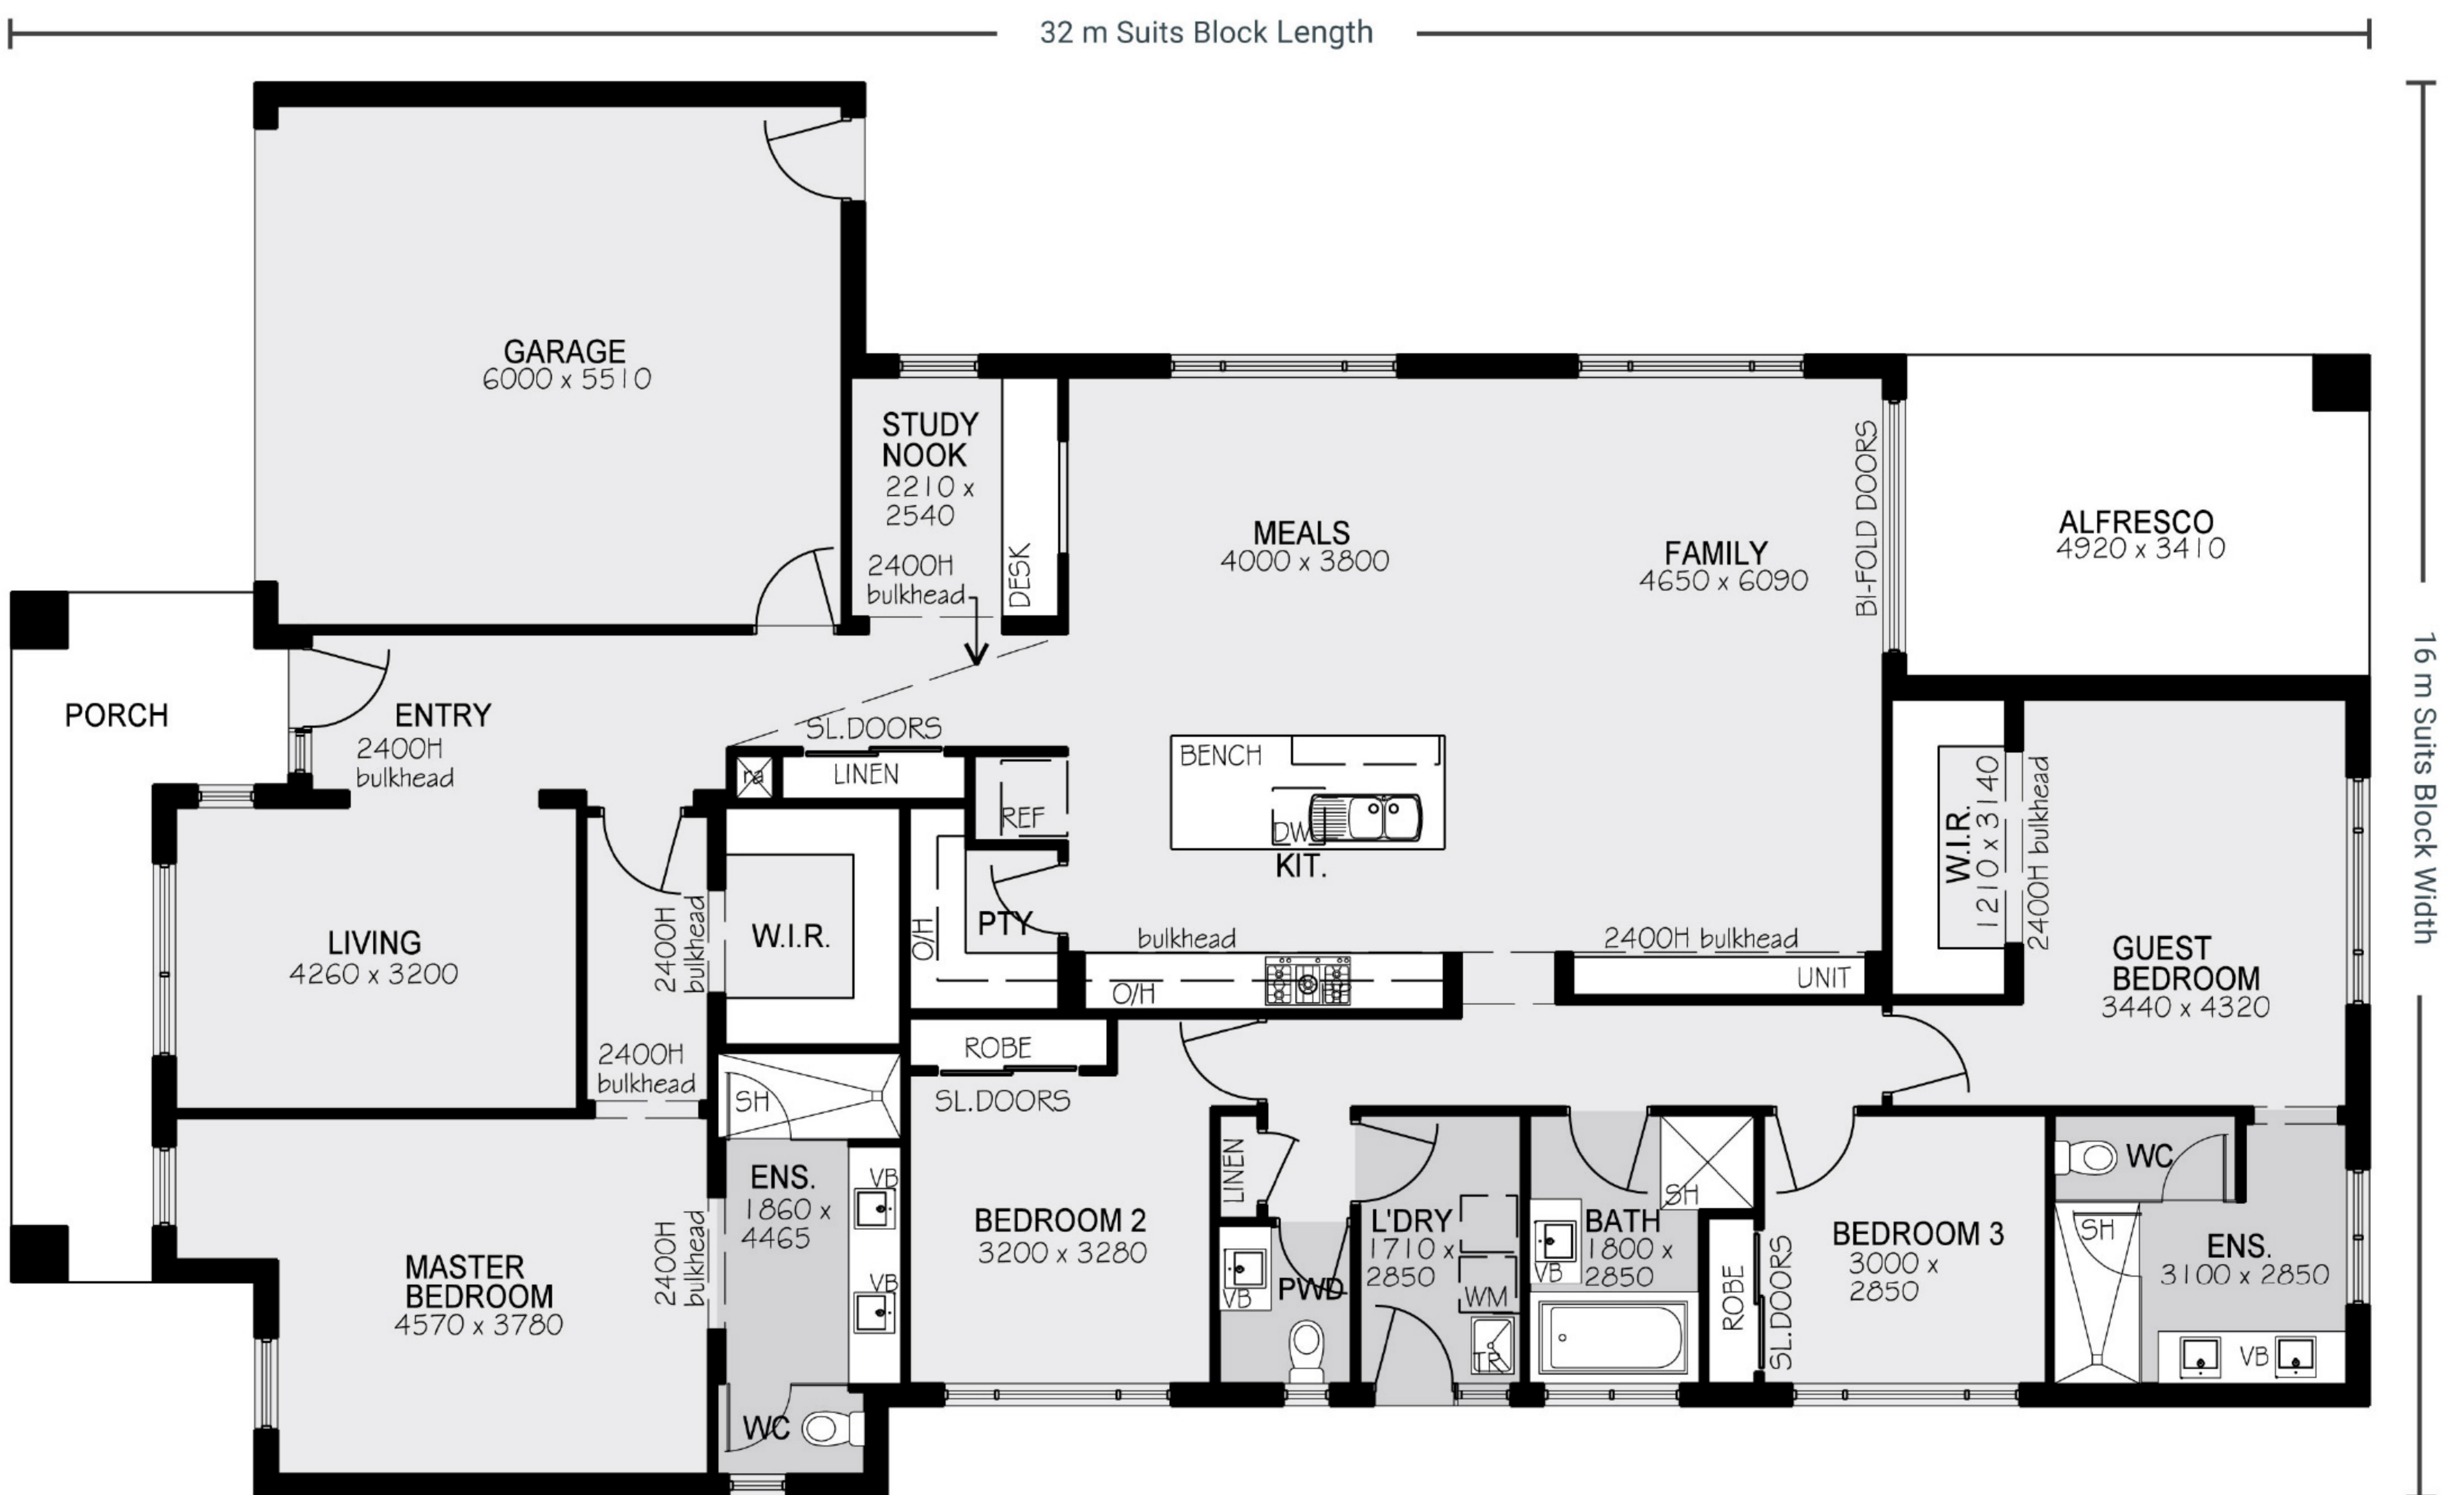

MIRAGE 32E

- 
 Bedrooms
4
- 
 Bathrooms
3
- 
 Living
2
- 
 Garage
2

Evergreen

Designed to Fit

Frontage
16 m

Depth
32 m

Area	SQ.M	Squares
Ground Floor	226.95 m ²	24.43 squares
Porch	13.70 m ²	1.47 squares
Garage	36.60 m ²	3.94 squares
Alfresco	16.75 m ²	1.80 squares
Total Area	294.00 m²	31.64 squares