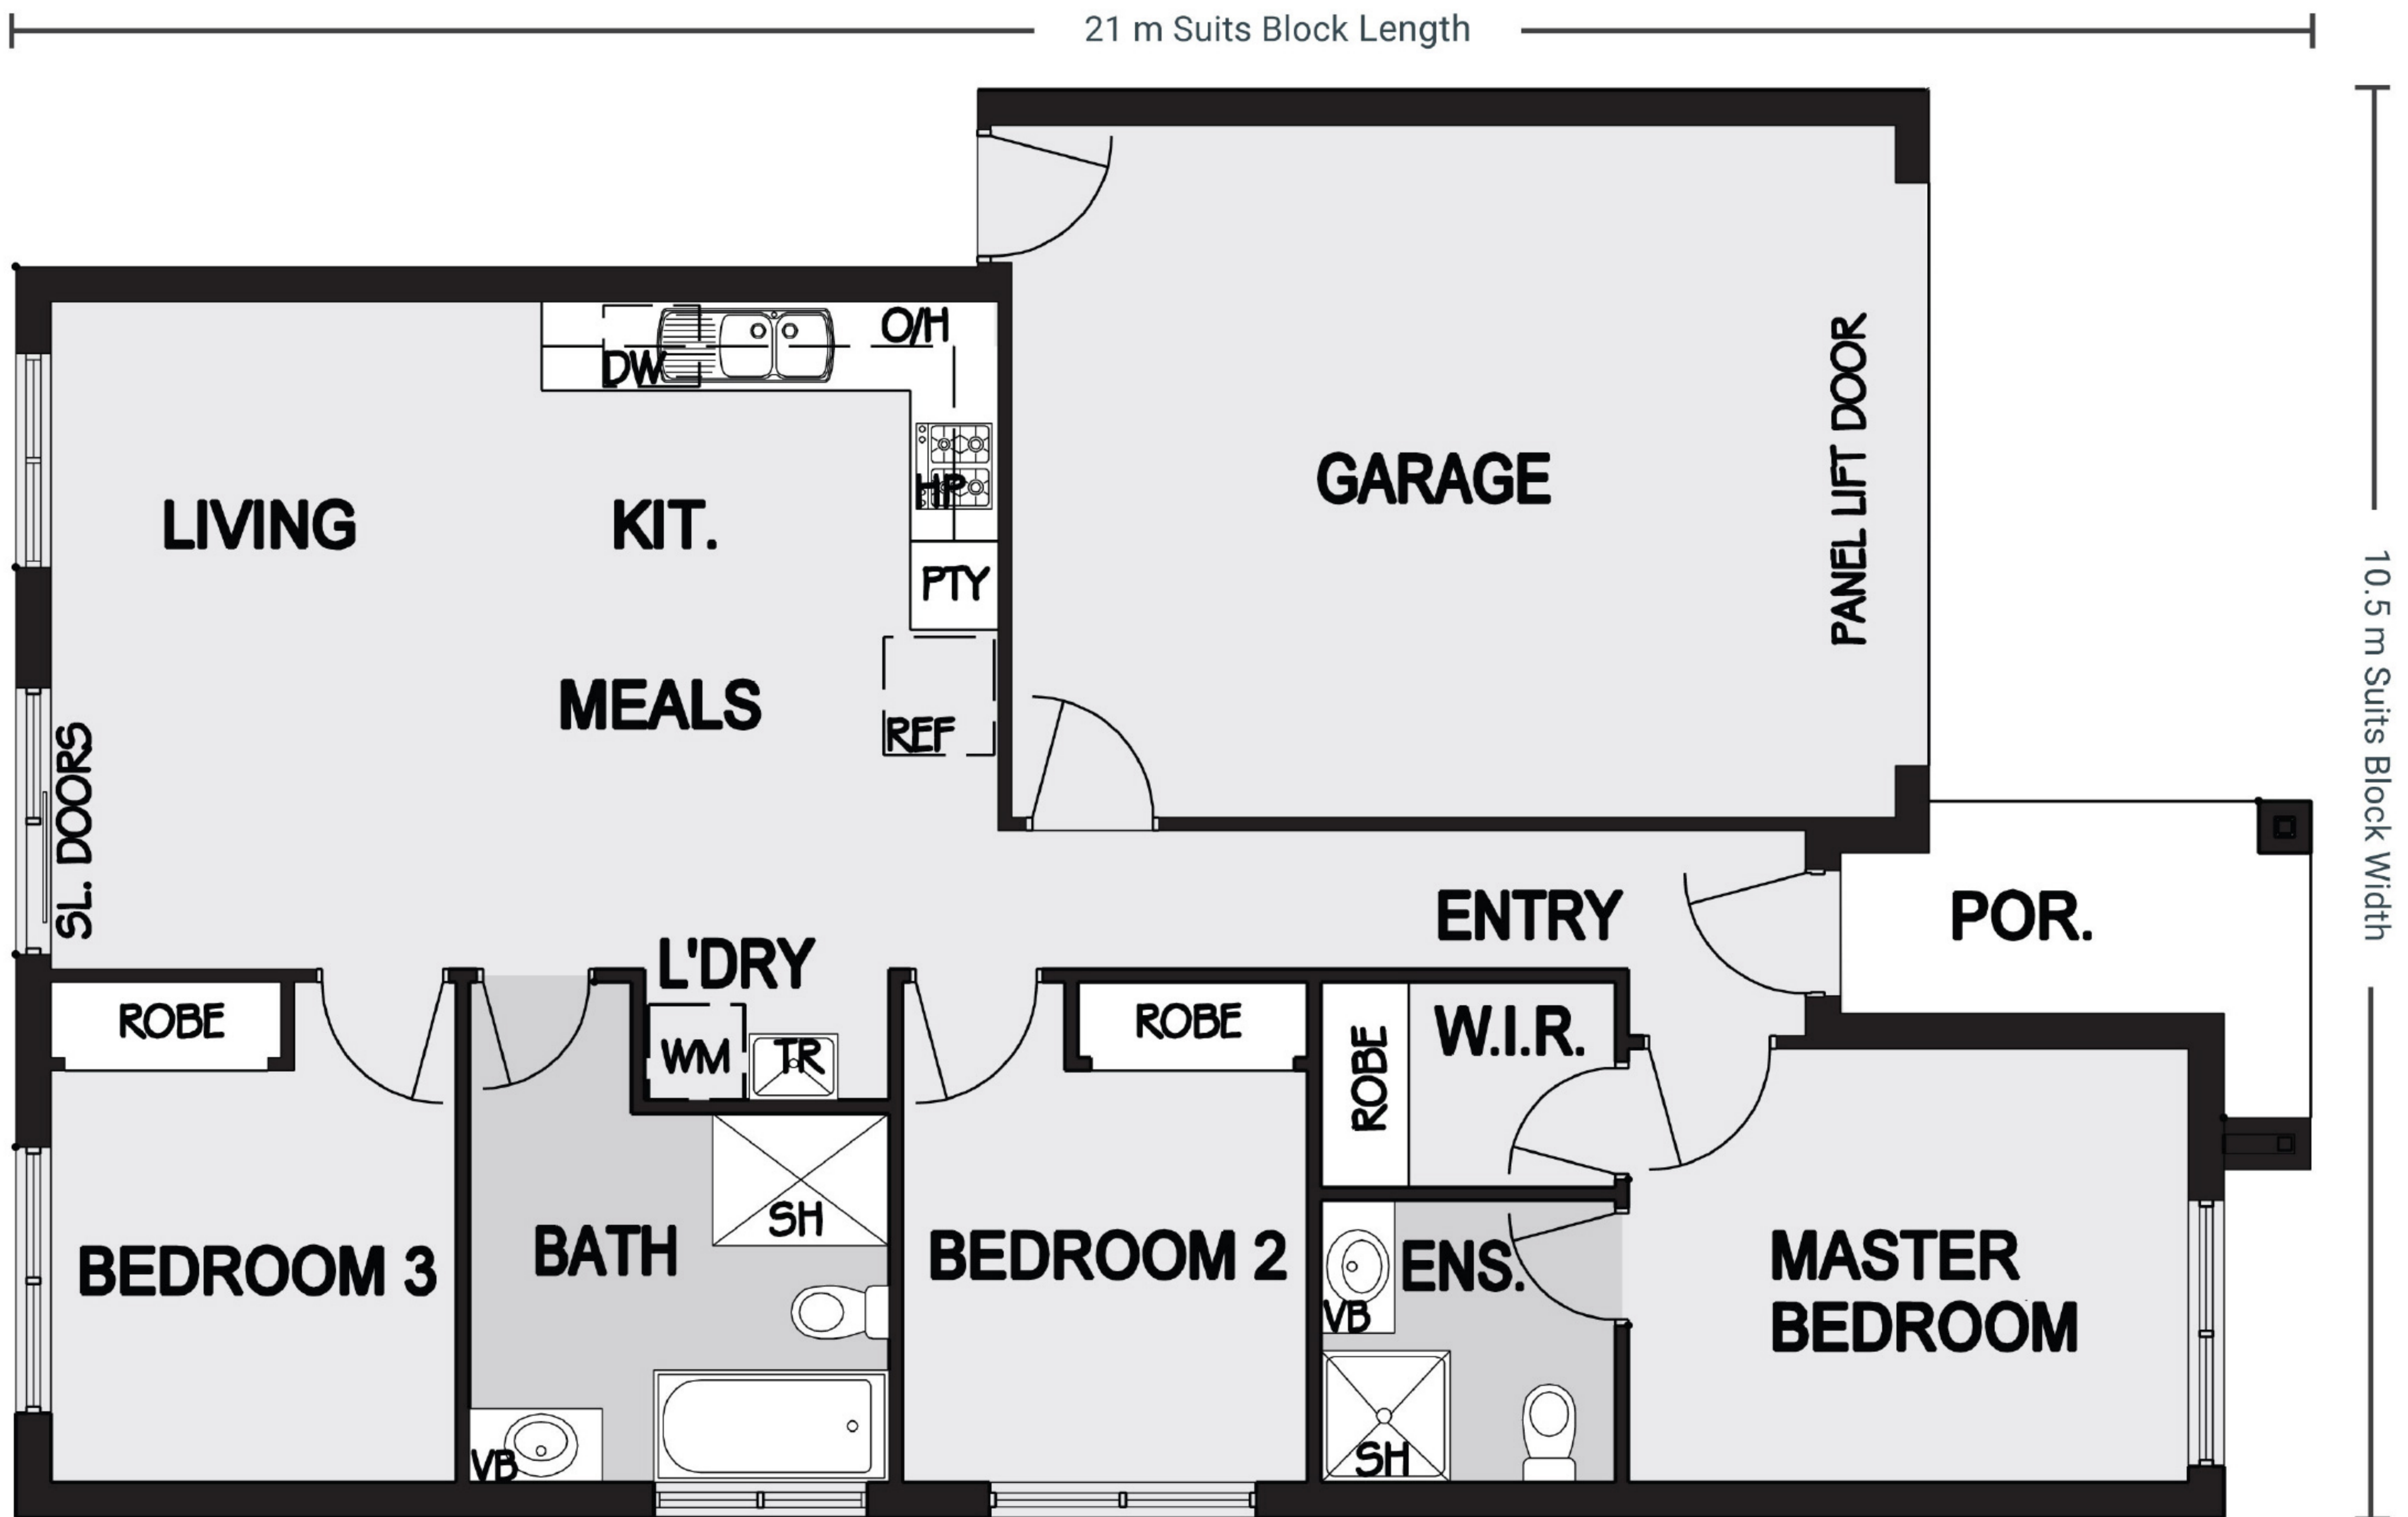

TAILOR 13B

Bedrooms
3

Bathrooms
2

Living
1

Garage
2

Sassafras

Buttercup

Black Locust

Designed to Fit

Frontage

10.5 m

Depth

21 m

Area	SQ.M	Squares
Ground Floor	93.15 m ²	10.03 squares
Porch	5.00 m ²	0.54 squares
Garage	31.20 m ²	3.36 squares
Total Area	129.35 m²	13.95 squares