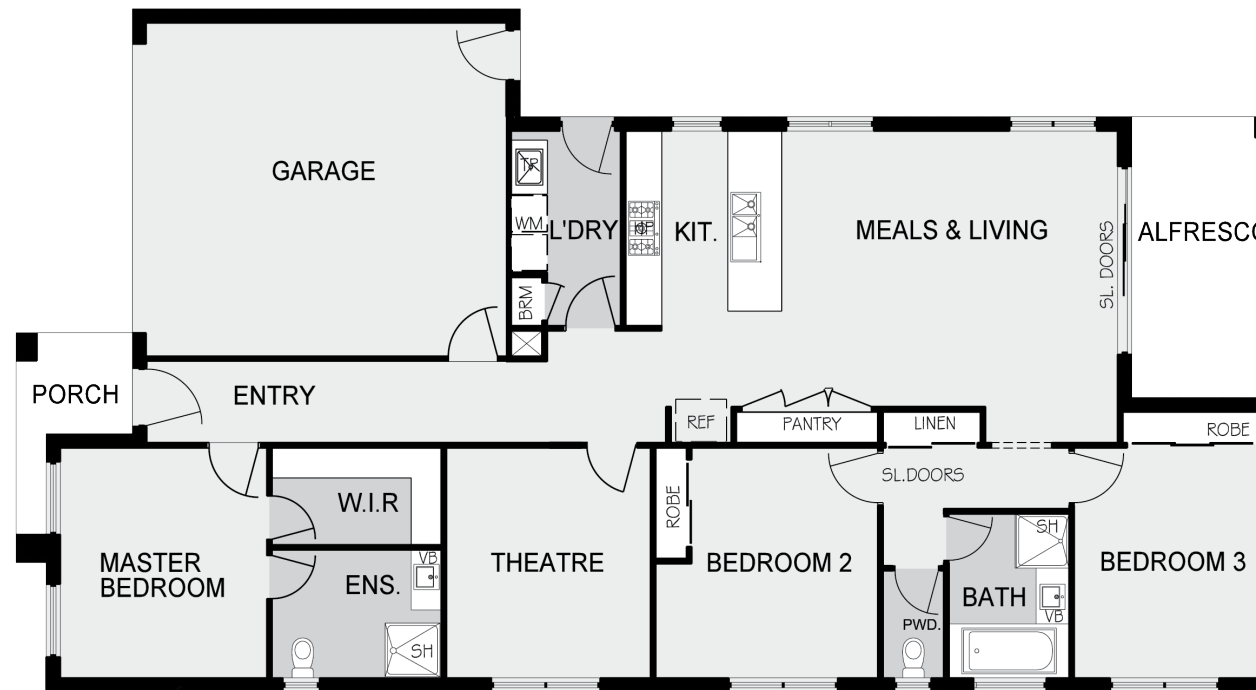

Haven 22B

22.07 SQ.M

Living

1

Garage

2

Bathrooms

2

Bedrooms

3

Facade: Paperbark

Area Calculation

Total Area	205 m ²	Frontage	12.5 m	Ground Floor	152.36 m ²
	22.07 squares	Depth	30 m	Porch	4.37 m ²
				Garage	37.07 m ²
				Alfresco	11.24 m ²