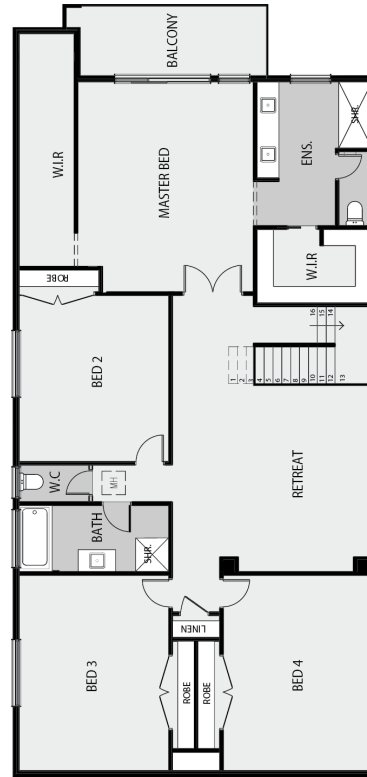

Sarah 45

45.99 SQ.M

Garage

2

Living

1

Bathrooms

3

Bedrooms

5

Facade: The Acsent

Area Calculation

Total Area	427.24 m ²	Frontage	16 m	Ground Floor	158.68 m ²
	45.99 squares	Depth	32 m	Porch	2.97 m ²
				Garage	52.03 m ²
				Alfresco	13.47 m ²