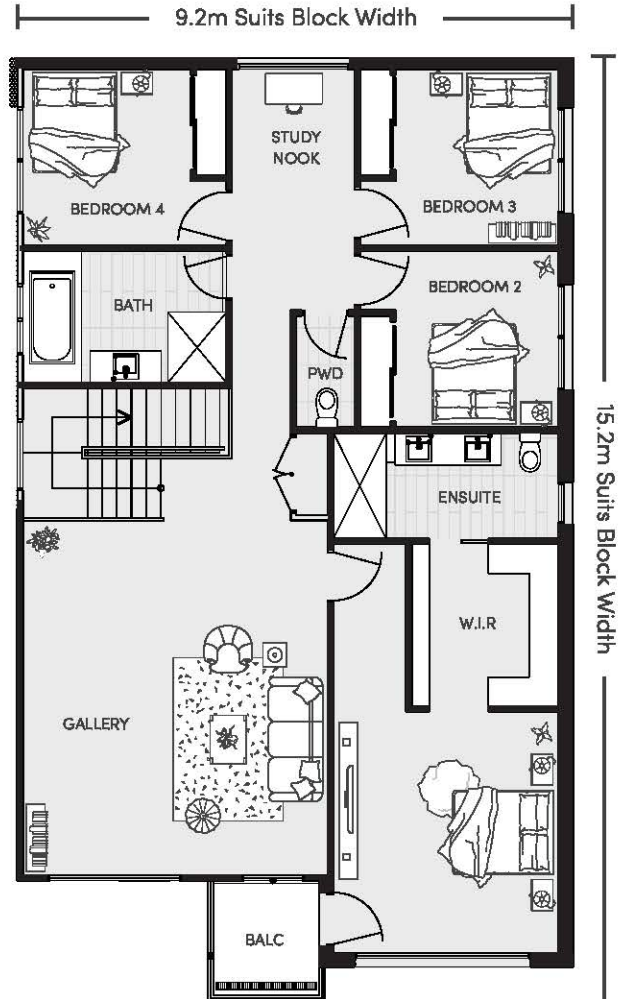

### Features

- 4 bedroom double storey home
- 2 Separate Ensuite
- Available only with your own land
- Sarah inclusions
- On display at Whitfield Crescent

From  
**\$484,142\***

Scan the QR Code  
For Download the Flyer

# Sarah 37 - Floor Plan

## Specifications

Frontage	14
House Size	349.96m <sup>2</sup> / 37.59 Sq
Home width	11.75m
Home length	22.22m

## Room Dimensions

Living	4.79 x 4.32
Meals	4.32 x 3.37
Family	4.32 x 3.37
Master Bedroom	3.6 x 3.83
Alfresco	4.32 x 4.12
Garage	6000 x 5500